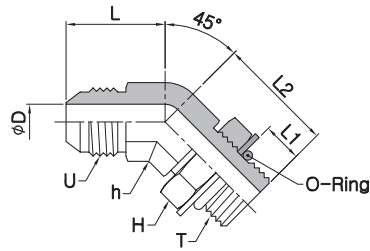

O-Seal 45° Male Elbow (UNF)

JLBS-U

Part No.	Tube O.D		U (UN / UNF)	T (UN / UNF)	D	L	L1	L2	h (HEX)	H (HEX)
	inch	mm								
JLBS-2T-02U	1/8	3	5/16 - 24	5/16 - 24	1.6	17.5	8.4	22.4	11.1	14.3
JLBS-3T-03U	3/16	4	3/8 - 24	3/8 - 24	3.2	17.5	9.5	22.4	11.1	15.8
JLBS-4T-04U	1/4	6	7/16 - 20	7/16 - 20	4.4	18.3	9.8	26.7	11.1	17.4
JLBS-5T-05U	5/16	8	1/2 - 20	1/2 - 20	6.0	19.6	9.8	26.7	14.3	19.0
JLBS-6T-06U	3/8	10	9/16 - 18	9/16 - 18	7.5	21.1	11.0	29.0	14.3	20.6
JLBS-8T-08U	1/2	12	3/4 - 16	3/4 - 16	9.9	24.9	12.5	33.0	19.0	25.4
JLBS-10T-10U	5/8	16	7/8 - 14	7/8 - 14	12.3	28.2	14.3	38.6	22.2	28.5
JLBS-12T-12U	3/4	18, 20	1 1/16 - 12	1 1/16 - 12	15.5	32.5	16.5	43.9	27.0	34.9
JLBS-14T-14U	7/8	22	1 3/16 - 12	1 3/16 - 12	18.3	36.8	16.5	47.2	33.3	38.1
JLBS-16T-16U	1	25	1 5/16 - 12	1 5/16 - 12	21.4	37.3	16.5	47.2	33.3	41.2
JLBS-20T-20U	1-1/4	32	1 5/8 - 12	1 5/8 - 12	27.4	40.4	16.5	48.5	41.3	47.6
JLBS-24T-24U	1-1/2	38	1 7/8 - 12	1 7/8 - 12	33.3	45.2	16.5	48.5	47.6	53.9
JLBS-32T-32U	2W	50	2 1/2 - 12	2 1/2 - 12	45.2	56.4	16.5	47.2	63.5	69.8