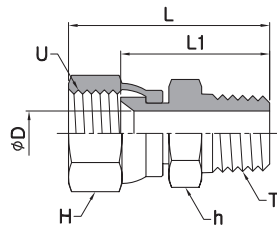

O-Seal Branch Tee (UNF)

**JTBS-U**

Part No.	Tube O.D		U (UN / UNF)	T (UN / UNF)	D	L	L1	L2	h (HEX)	H (HEX)
	inch	mm								
JTBS-2T-02U	1/8	3	5/16 - 24	5/16 - 24	1.6	19.6	23.9	8.4	11.1	14.3
JTBS-3T-03U	3/16	4	3/8 - 24	3/8 - 24	3.2	21.1	23.9	8.5	11.1	15.8
JTBS-4T-04U	1/4	6	7/16 - 20	7/16 - 20	4.4	22.6	26.2	9.8	11.1	17.4
JTBS-5T-05U	5/16	8	1/2 - 20	1/2 - 20	6.0	24.1	28.7	9.8	14.3	19.0
JTBS-6T-06U	3/8	10	9/16 - 18	9/16 - 18	7.5	26.9	31.8	11.0	14.3	20.6
JTBS-8T-08U	1/2	12	3/4 - 16	3/4 - 16	9.9	31.8	36.8	12.5	19.0	25.4
JTBS-10T-10U	5/8	16	7/8 - 14	7/8 - 14	12.3	36.8	43.2	14.3	22.2	28.5
JTBS-12T-12U	3/4	18, 20	1 1/16 - 12	1 1/16 - 12	15.5	42.2	49.3	16.5	27.0	34.9
JTBS-14T-14U	7/8	22	1 3/16 - 12	1 3/16 - 12	18.3	45.7	50.8	16.5	33.3	38.1
JTBS-16T-16U	1	25	1 5/16 - 12	1 5/16 - 12	21.4	46.0	52.1	16.5	33.3	41.2
JTBS-20T-20U	1-1/4	32	1 5/8 - 12	1 5/8 - 12	27.4	52.3	57.2	16.5	41.3	47.6
JTBS-24T-24U	1-1/2	38	1 7/8 - 12	1 7/8 - 12	33.3	59.2	60.7	16.5	47.6	53.9
JTBS-32T-32U	2	50	2 1/2 - 12	2 1/2 - 12	45.2	77.7	73.4	16.5	63.5	69.8

Swivel Connector

**JSMC**

Part No.	Tube O.D		U (UN / UNF)	T (NPT)	D	L	L1	h (HEX)	H (HEX)
	inch	mm							
JSMC-4T-01N	1/4	6	7/16 - 20	1/8	4.4	28.7	20.0	12.7	14.3
JSMC-6T-02N	3/8	10	9/16 - 18	1/4	7.5	40.4	30.9	15.8	17.4
JSMC-8T-03N	1/2	12	3/4 - 16	3/8	9.9	41.9	32.2	20.6	22.2
JSMC-10T-04N	5/8	16	7/8 - 14	1/2	12.3	52.1	39.4	22.2	25.4
JSMC-12T-06N	3/4	18, 20	1 1/16 - 12	3/4	15.5	54.6	40.3	28.5	31.7
JSMC-16T-08N	1	25	1 5/16 - 12	1	21.4	63.5	48.4	34.9	38.1
JSMC-20T-10N	1-1/4	32	1 5/8 - 12	1-1/4	27.4	70.1	54.2	42.8	50.8
JSMC-24T-12N	1-1/2	38	1 7/8 - 12	1-1/2	33.3	77.5	58.9	50.8	57.1
JSMC32T-16N	2	50	2 1/2 - 12	2	45.2	85.9	62.1	66.6	69.8