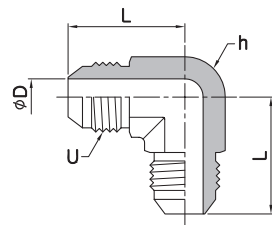

Bulkhead Lock Nut

**JLN**

182

Union  
**JU**

Part No.	Tube O.D		U (UN / UNF)	D	L	h (HEX)
	inch	mm				
JU-2T	1/8	3	5/16 - 24	1.6	29.7	11.1
JU-3T	3/16	4	3/8 - 24	3.2	31.2	11.1
JU-4T	1/4	6	7/16 - 20	4.4	34.8	12.7
JU-5T	5/16	8	1/2 - 20	6.0	34.8	14.3
JU-6T	3/8	10	9/16 - 18	7.5	35.8	15.8
JU-8T	1/2	12	3/4 - 16	9.9	41.1	20.6
JU-10T	5/8	16	7/8 - 14	12.3	47.8	23.8
JU-12T	3/4	18, 20	1 1/16 - 12	15.5	54.9	28.5
JU-14T	7/8	22	1 3/16 - 12	18.3	56.1	31.7
JU-16T	1	25	1 5/16 - 12	21.4	57.2	34.9
JU-20T	1-1/4	32	1 5/8 - 12	27.4	61.7	46.0
JU-24T	1-1/2	38	1 7/8 - 12	33.3	69.8	50.8
JU-32T	2	50	2 1/2 - 12	45.2	86.4	70.0

Union Elbow  
**JL**

Part No.	Tube O.D		U (UN / UNF)	D	L	h (HEX)
	inch	mm				
JL-2T	1/8	3	5/16 - 24	1.6	19.6	11.1
JL-3T	3/16	4	3/8 - 24	3.2	21.1	11.1
JL-4T	1/4	6	7/16 - 20	4.4	22.6	11.1
JL-5T	5/16	8	1/2 - 20	6.0	24.1	14.3
JL-6T	3/8	10	9/16 - 18	7.5	26.9	14.3
JL-8T	1/2	12	3/4 - 16	9.9	31.8	19.0
JL-10T	5/8	16	7/8 - 14	12.3	36.8	22.2
JL-12T	3/4	18, 20	1 1/16 - 12	15.5	42.2	27.0
JL-14T	7/8	22	1 3/16 - 12	18.3	45.7	33.3
JL-16T	1	25	1 5/16 - 12	21.4	46.0	33.3
JL-20T	1-1/4	32	1 5/8 - 12	27.4	52.3	41.3
JL-24T	1-1/2	38	1 7/8 - 12	33.3	59.2	47.6
JL-32T	2	50	2 1/2 - 12	45.2	77.7	63.5