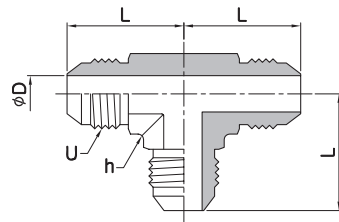

Union Tee

JT

Part No.	Tube O.D.		U (UN / UNF)	D	L	h (HEX)
	inch	mm				
JT-2T	1/8	3	5/16 - 24	1.6	19.6	11.1
JT-3T	3/16	4	3/8 - 24	3.2	21.1	11.1
JT-4T	1/4	6	7/16 - 20	4.4	22.6	11.1
JT-5T	5/16	8	1/2 - 20	6.0	24.1	14.3
JT-6T	3/8	10	9/16 - 18	7.5	26.9	14.3
JT-8T	1/2	12	3/4 - 16	9.9	31.8	19.0
JT-10T	5/8	16	7/8 - 14	12.3	36.8	22.2
JT-12T	3/4	18, 20	1 1/16 - 12	15.5	42.2	27.0
JT-14T	7/8	22	1 3/16 - 12	18.3	45.7	33.3
JT-16T	1	25	1 5/16 - 12	21.4	46.0	33.3
JT-20T	1-1/4	32	1 5/8 - 12	27.4	52.3	41.3
JT-24T	1-1/2	38	1 7/8 - 12	33.3	59.2	47.6
JT-32T	2	50	2 1/2 - 12	45.2	77.7	63.5