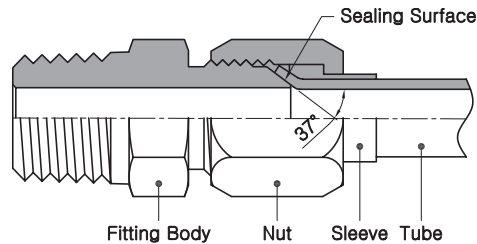

## Design Standards

- S-LOK 37° flare fittings consists of body, sleeve and nut and meets the requirements of SAE J514 and ISO 8434-2 standards.
- Tapered threads meet the requirements of ASME B 1.20.1 (NPT), ISO 7/1, BS 21 (BSPT), JIS B 0203 (PT).
- Parallel threads meet the requirements of ASME B 1.1 (UN/UNF), ISO 228/1, BS 2799 (BSPP), JIS B 0202 (PF).