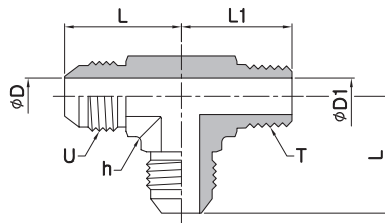

Male Elbow

**JLM**

Part No.	Tube O.D		U (UN / UNF)	T (NPT)	D	D1	L	L1	h (HEX)
	inch	mm							
JLM-2T-01N	1/8	3	5/16 - 24	1/8	1.6	4.8	19.6	18.3	11.1
JLM-3T-01N	3/16	4	3/8 - 24	1/8	3.2	4.8	21.1	18.3	11.1
JLM-4T-01N	1/4	6	7/16 - 20	1/8	4.4	4.8	22.6	19.8	11.1
JLM-5T-01N	5/16	8	1/2 - 20	1/8	6.0	4.8	24.1	19.8	14.3
JLM-6T-02N	3/8	10	9/16 - 18	1/4	7.5	7.0	26.9	27.7	14.3
JLM-8T-03N	1/2	12	3/4 - 16	3/8	9.9	10.3	31.8	31.0	19.0
JLM-10T-04N	5/8	16	7/8 - 14	1/2	12.3	13.5	36.8	37.3	22.2
JLM-12T-06N	3/4	18, 20	1 1/16 - 12	3/4	15.5	18.3	42.2	40.4	27.0
JLM-14T-06N	7/8	22	1 3/16 - 12	3/4	18.3	18.3	45.7	42.9	33.3
JLM-16T-08N	1	25	1 5/16 - 12	1	21.4	23.8	46.0	50.0	33.3
JLM-20T-10N	1-1/4	32	1 5/8 - 12	1-1/4	27.4	31.7	52.3	60.5	41.3
JLM-24T-12N	1-1/2	38	1 7/8 - 12	1-1/2	33.3	38.0	59.2	67.1	47.6
JLM-32T-16N	2	50	2 1/2 - 12	2	45.2	49.0	77.7	76.2	63.5

Male Run Tee

**JTRM**

Part No.	Tube O.D		U (UN / UNF)	T (NPT)	D	D1	L	L1	h (HEX)
	inch	mm							
JTRM-2T-01N	1/8	3	5/16 - 24	1/8	1.6	4.8	19.6	18.3	11.1
JTRM-3T-01N	3/16	4	3/8 - 24	1/8	3.2	4.8	21.1	18.3	11.1
JTRM-4T-01N	1/4	6	7/16 - 20	1/8	4.4	4.8	22.6	19.8	11.1
JTRM-5T-01N	5/16	8	1/2 - 20	1/8	6.0	4.8	24.1	19.8	14.3
JTRM-6T-02N	3/8	10	9/16 - 18	1/4	7.5	7.0	26.9	27.7	14.3
JTRM-8T-03N	1/2	12	3/4 - 16	3/8	9.9	10.3	31.8	31.0	19.0
JTRM-10T-04N	5/8	16	7/8 - 14	1/2	12.3	13.5	36.8	37.3	22.2
JTRM-12T-06N	3/4	18, 20	1 1/16 - 12	3/4	15.5	18.3	42.2	40.4	27.0
JTRM-14T-06N	7/8	22	1 3/16 - 12	3/4	18.3	18.3	45.7	42.9	33.3
JTRM-16T-08N	1	25	1 5/16 - 12	1	21.4	23.8	46.0	50.0	33.3
JTRM-20T-10N	1-1/4	32	1 5/8 - 12	1-1/4	27.4	31.7	52.3	60.5	41.3
JTRM-24T-12N	1-1/2	38	1 7/8 - 12	1-1/2	33.3	38.0	59.2	67.1	47.6
JTRM-32T-16N	2	50	2 1/2 - 12	2	45.2	49.0	77.7	76.2	63.5