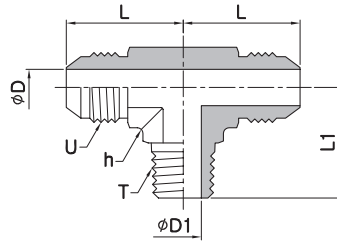

Male Branch Tee

JTBM

Part No.	Tube O.D		U (UN / UNF)	T (NPT)	D	D1	L	L1	h (HEX)
	inch	mm							
JTBM-2T-01N	1/8	3	5/16 - 24	1/8	1.6	4.8	19.6	18.3	11.1
JTBM-3T-01N	3/16	4	3/8 - 24	1/8	3.2	4.8	21.1	18.3	11.1
JTBM-4T-01N	1/4	6	7/16 - 20	1/8	4.4	4.8	22.6	19.8	11.1
JTBM-5T-01N	5/16	8	1/2 - 20	1/8	6.0	4.8	24.1	19.8	14.3
JTBM-6T-02N	3/8	10	9/16 - 18	1/4	7.5	7.0	26.9	27.7	14.3
JTBM-8T-03N	1/2	12	3/4 - 16	3/8	9.9	10.3	31.8	31.0	19.0
JTBM-10T-04N	5/8	16	7/8 - 14	1/2	12.3	13.5	36.8	37.3	22.2
JTBM-12T-06N	3/4	18, 20	1 1/16 - 12	3/4	15.5	18.3	42.2	40.4	27.0
JTBM-14T-06N	7/8	22	1 3/16 - 12	3/4	18.3	18.3	45.7	42.9	33.3
JTBM-16T-08N	1	25	1 5/16 - 12	1	21.4	23.8	46.0	50.0	33.3
JTBM-20T-10N	1-1/4	32	1 5/8 - 12	1-1/4	27.4	31.7	52.3	60.5	41.3
JTBM-24T-12N	1-1/2	38	1 7/8 - 12	1-1/2	33.3	38.0	59.2	67.1	47.6
JTBM-32T-16N	2	50	2 1/2 - 12	2	45.2	49.0	77.7	76.2	63.5