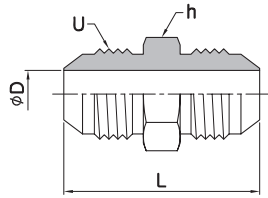

Bulkhead Lock Nut

**JLN**

182

Union  
**JU**

Part No.	Tube O.D		U (UN / UNF)	D	L	h (HEX)
	inch	mm				
JU-2T	1/8	3	5/16 - 24	1.6	29.7	11.1
JU-3T	3/16	4	3/8 - 24	3.2	31.2	11.1
JU-4T	1/4	6	7/16 - 20	4.4	34.8	12.7
JU-5T	5/16	8	1/2 - 20	6.0	34.8	14.3
JU-6T	3/8	10	9/16 - 18	7.5	35.8	15.8
JU-8T	1/2	12	3/4 - 16	9.9	41.1	20.6
JU-10T	5/8	16	7/8 - 14	12.3	47.8	23.8
JU-12T	3/4	18, 20	1 1/16 - 12	15.5	54.9	28.5
JU-14T	7/8	22	1 3/16 - 12	18.3	56.1	31.7
JU-16T	1	25	1 5/16 - 12	21.4	57.2	34.9
JU-20T	1-1/4	32	1 5/8 - 12	27.4	61.7	46.0
JU-24T	1-1/2	38	1 7/8 - 12	33.3	69.8	50.8
JU-32T	2	50	2 1/2 - 12	45.2	86.4	70.0

Union Elbow  
**JL**

Part No.	Tube O.D		U (UN / UNF)	D	L	h (HEX)
	inch	mm				
JL-2T	1/8	3	5/16 - 24	1.6	19.6	11.1
JL-3T	3/16	4	3/8 - 24	3.2	21.1	11.1
JL-4T	1/4	6	7/16 - 20	4.4	22.6	11.1
JL-5T	5/16	8	1/2 - 20	6.0	24.1	14.3
JL-6T	3/8	10	9/16 - 18	7.5	26.9	14.3
JL-8T	1/2	12	3/4 - 16	9.9	31.8	19.0
JL-10T	5/8	16	7/8 - 14	12.3	36.8	22.2
JL-12T	3/4	18, 20	1 1/16 - 12	15.5	42.2	27.0
JL-14T	7/8	22	1 3/16 - 12	18.3	45.7	33.3
JL-16T	1	25	1 5/16 - 12	21.4	46.0	33.3
JL-20T	1-1/4	32	1 5/8 - 12	27.4	52.3	41.3
JL-24T	1-1/2	38	1 7/8 - 12	33.3	59.2	47.6
JL-32T	2	50	2 1/2 - 12	45.2	77.7	63.5