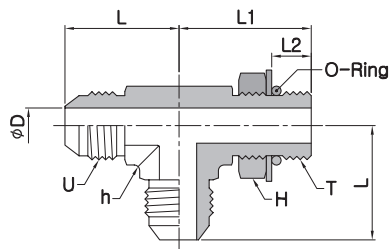

O-Seal Tun Tee (UNF)

JTRS-U

Part No.	Tube O.D		U (UN / UNF)	T (UN / UNF)	D	L	L1	L2	h (HEX)	H (HEX)
	inch	mm								
JTRS-2T-02U	1/8	3	5/16 - 24	5/16 - 24	1.6	19.6	23.9	8.4	11.1	14.3
JTRS-3T-03U	3/16	4	3/8 - 24	3/8 - 24	3.2	21.1	23.9	8.5	11.1	15.8
JTRS-4T-04U	1/4	6	7/16 - 20	7/16 - 20	4.4	22.6	26.2	9.8	11.1	17.4
JTRS-5T-05U	5/16	8	1/2 - 20	1/2 - 20	6.0	24.1	28.7	9.8	14.3	19.0
JTRS-6T-06U	3/8	10	9/16 - 18	9/16 - 18	7.5	26.9	31.8	11.0	14.3	20.6
JTRS-8T-08U	1/2	12	3/4 - 16	3/4 - 16	9.9	31.8	36.8	12.5	19.0	25.4
JTRS-10T-10U	5/8	16	7/8 - 14	7/8 - 14	12.3	36.8	43.2	14.3	22.2	28.5
JTRS-12T-12U	3/4	18, 20	1 1/16 - 12	1 1/16 - 12	15.5	42.2	49.3	16.5	27.0	34.9
JTRS-14T-14U	7/8	22	1 3/16 - 12	1 3/16 - 12	18.3	45.7	50.8	16.5	33.3	38.1
JTRS-16T-16U	1	25	1 5/16 - 12	1 5/16 - 12	21.4	46.0	52.1	16.5	33.3	41.2
JTRS-20T-20U	1-1/4	32	1 5/8 - 12	1 5/8 - 12	27.4	52.3	57.2	16.5	41.3	47.6
JTRS-24T-24U	1-1/2	38	1 7/8 - 12	1 7/8 - 12	33.3	59.2	60.7	16.5	47.6	53.9
JTRS-32T-32U	2	50	2 1/2 - 12	2 1/2 - 12	45.2	77.7	73.4	16.5	63.5	69.8