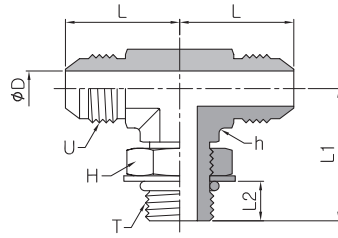

O-Seal Branch Tee (UNF)

JTBS-U

Part No.	Tube O.D		U (UN / UNF)	T (UN / UNF)	D	L	L1	L2	h (HEX)	H (HEX)
	inch	mm								
JTBS-2T-02U	1/8	3	5/16 - 24	5/16 - 24	1.6	19.6	23.9	8.4	11.1	14.3
JTBS-3T-03U	3/16	4	3/8 - 24	3/8 - 24	3.2	21.1	23.9	8.5	11.1	15.8
JTBS-4T-04U	1/4	6	7/16 - 20	7/16 - 20	4.4	22.6	26.2	9.8	11.1	17.4
JTBS-5T-05U	5/16	8	1/2 - 20	1/2 - 20	6.0	24.1	28.7	9.8	14.3	19.0
JTBS-6T-06U	3/8	10	9/16 - 18	9/16 - 18	7.5	26.9	31.8	11.0	14.3	20.6
JTBS-8T-08U	1/2	12	3/4 - 16	3/4 - 16	9.9	31.8	36.8	12.5	19.0	25.4
JTBS-10T-10U	5/8	16	7/8 - 14	7/8 - 14	12.3	36.8	43.2	14.3	22.2	28.5
JTBS-12T-12U	3/4	18, 20	1 1/16 - 12	1 1/16 - 12	15.5	42.2	49.3	16.5	27.0	34.9
JTBS-14T-14U	7/8	22	1 3/16 - 12	1 3/16 - 12	18.3	45.7	50.8	16.5	33.3	38.1
JTBS-16T-16U	1	25	1 5/16 - 12	1 5/16 - 12	21.4	46.0	52.1	16.5	33.3	41.2
JTBS-20T-20U	1-1/4	32	1 5/8 - 12	1 5/8 - 12	27.4	52.3	57.2	16.5	41.3	47.6
JTBS-24T-24U	1-1/2	38	1 7/8 - 12	1 7/8 - 12	33.3	59.2	60.7	16.5	47.6	53.9
JTBS-32T-32U	2	50	2 1/2 - 12	2 1/2 - 12	45.2	77.7	73.4	16.5	63.5	69.8