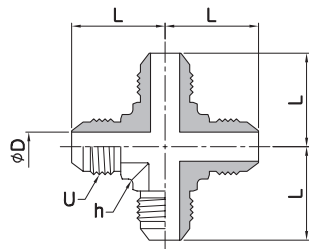

Union Cross

JX

Part No.	Tube O.D.		U (UN / UNF)	D	L	h (HEX)
	inch	mm				
JX-2T	1/8	3	5/16 - 24	1.6	19.6	11.1
JX-3T	3/16	4	3/8 - 24	3.2	21.1	11.1
JX-4T	1/4	6	7/16 - 20	4.4	22.6	11.1
JX-5T	5/16	8	1/2 - 20	6.0	24.1	14.3
JX-6T	3/8	10	9/16 - 18	7.5	26.9	14.3
JX-8T	1/2	12	3/4 - 16	9.9	31.8	19.0
JX-10T	5/8	16	7/8 - 14	12.3	36.8	22.2
JX-12T	3/4	18, 20	1 1/16 - 12	15.5	42.2	27.0
JX-14T	7/8	22	1 3/16 - 12	18.3	45.7	33.3
JX-16T	1	25	1 5/16 - 12	21.4	46.0	33.3
JX-20T	1-1/4	32	1 5/8 - 12	27.4	52.3	41.3
JX-24T	1-1/2	38	1 7/8 - 12	33.3	59.2	47.6
JX-32T	2	50	2 1/2 - 12	45.2	77.7	63.5