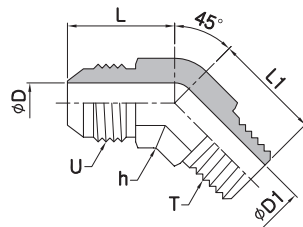

45° Male Elbow

JLBM

Part No.	Tube O.D		U (UN / UNF)	T (NPT)	D	D1	L	L1	h (HEX)
	inch	mm							
JLBM-2T-01N	1/8	3	5/16 - 24	1/8	1.6	4.8	17.5	13.2	11.1
JLBM-3T-01N	3/16	4	3/8 - 24	1/8	3.2	4.8	17.5	13.2	11.1
JLBM-4T-01N	1/4	6	7/16 - 20	1/8	4.4	4.8	18.3	16.3	11.1
JLBM-5T-01N	5/16	8	1/2 - 20	1/8	6.0	4.8	19.6	16.3	14.3
JLBM-6T-02N	3/8	10	9/16 - 18	1/4	7.5	7.0	21.1	21.8	14.3
JLBM-8T-03N	1/2	12	3/4 - 16	3/8	9.9	10.3	24.9	24.1	19.0
JLBM-10T-04N	5/8	16	7/8 - 14	1/2	12.3	13.5	28.2	29.7	22.2
JLBM-12T-06N	3/4	18, 20	1 1/16 - 12	3/4	15.5	18.3	32.5	30.5	27.0
JLBM-14T-06N	7/8	22	1 3/16 - 12	3/4	18.3	18.3	36.8	33.0	33.3
JLBM-16T-08N	1	25	1 5/16 - 12	1	21.4	23.8	37.3	37.6	33.3
JLBM-20T-10N	1-1/4	32	1 5/8 - 12	1-1/4	27.4	31.7	40.4	42.4	41.3
JLBM-24T-12N	1-1/2	38	1 7/8 - 12	1-1/2	33.3	38.0	45.2	45.0	47.6
JLBM-32T-16N	2	50	2 1/2 - 12	2	45.2	49.0	56.4	53.6	63.5