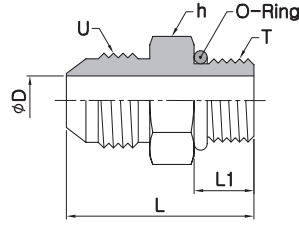

O-Seal Male Connector (UNF)

JMCS-U

Part No.	Tube O.D		U (UN / UNF)	T (UN / UNF)	D	L	L1	h (HEX)
	inch	mm						
JMCS-2T-02U	1/8	3	5/16 - 24	5/16 - 24	1.6	26.9	7.5	11.1
JMCS-3T-03U	3/16	4	3/8 - 24	3/8 - 24	3.2	27.9	7.5	12.7
JMCS-4T-04U	1/4	6	7/16 - 20	7/16 - 20	4.4	31.2	9.1	14.3
JMCS-5T-05U	5/16	8	1/2 - 20	1/2 - 20	6.0	31.2	9.1	15.8
JMCS-6T-06U	3/8	10	9/16 - 18	9/16 - 18	7.5	33.0	9.9	17.4
JMCS-8T-08U	1/2	12	3/4 - 16	3/4 - 16	9.9	37.6	11.1	22.2
JMCS-10T-10U	5/8	16	7/8 - 14	7/8 - 14	12.3	43.2	12.7	25.4
JMCS-12T-12U	3/4	18, 20	1 1/16 - 12	1 1/16 - 12	15.5	50.0	15.1	31.7
JMCS-14T-14U	7/8	22	1 3/16 - 12	1 3/16 - 12	18.3	50.5	15.1	34.9
JMCS-16T-16U	1	25	1 5/16 - 12	1 5/16 - 12	21.4	51.8	15.1	38.1
JMCS-20T-20U	1-1/4	32	1 5/8 - 12	1 5/8 - 12	27.4	55.1	15.1	47.6
JMCS-24T-24U	1-1/2	38	1 7/8 - 12	1 7/8 - 12	33.3	60.2	15.1	53.9
JMCS-32T-32U	2	50	2 1/2 - 12	2 1/2 - 12	45.2	70.6	15.1	69.8